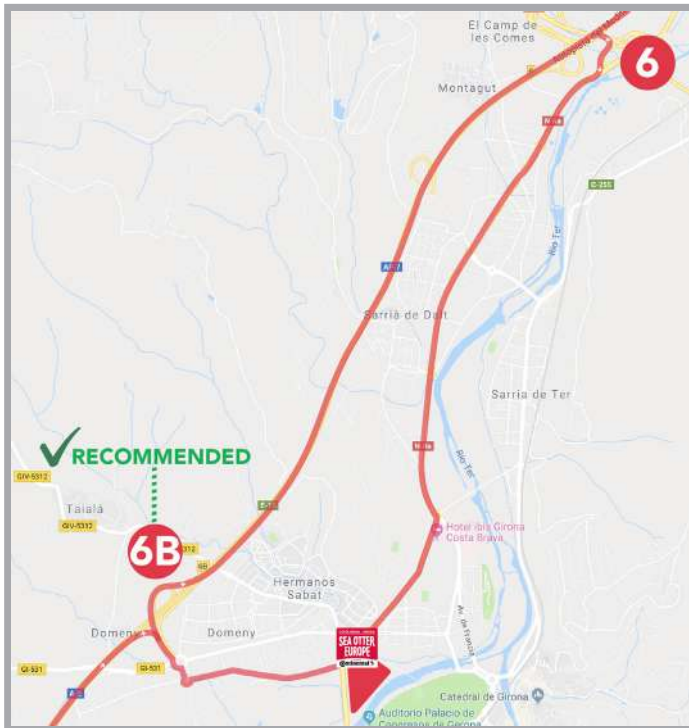

USEFUL CONTACTS

EMERGENCIES | 012
JOSEP TRUETA HOSPITAL | (+34) 972 940 200
POLICE | 092
FIREFIIGHTERS | 085
TAXI GIRONA | (+34) 972 222 323
GIROTAXI | (+34) 627 440 440