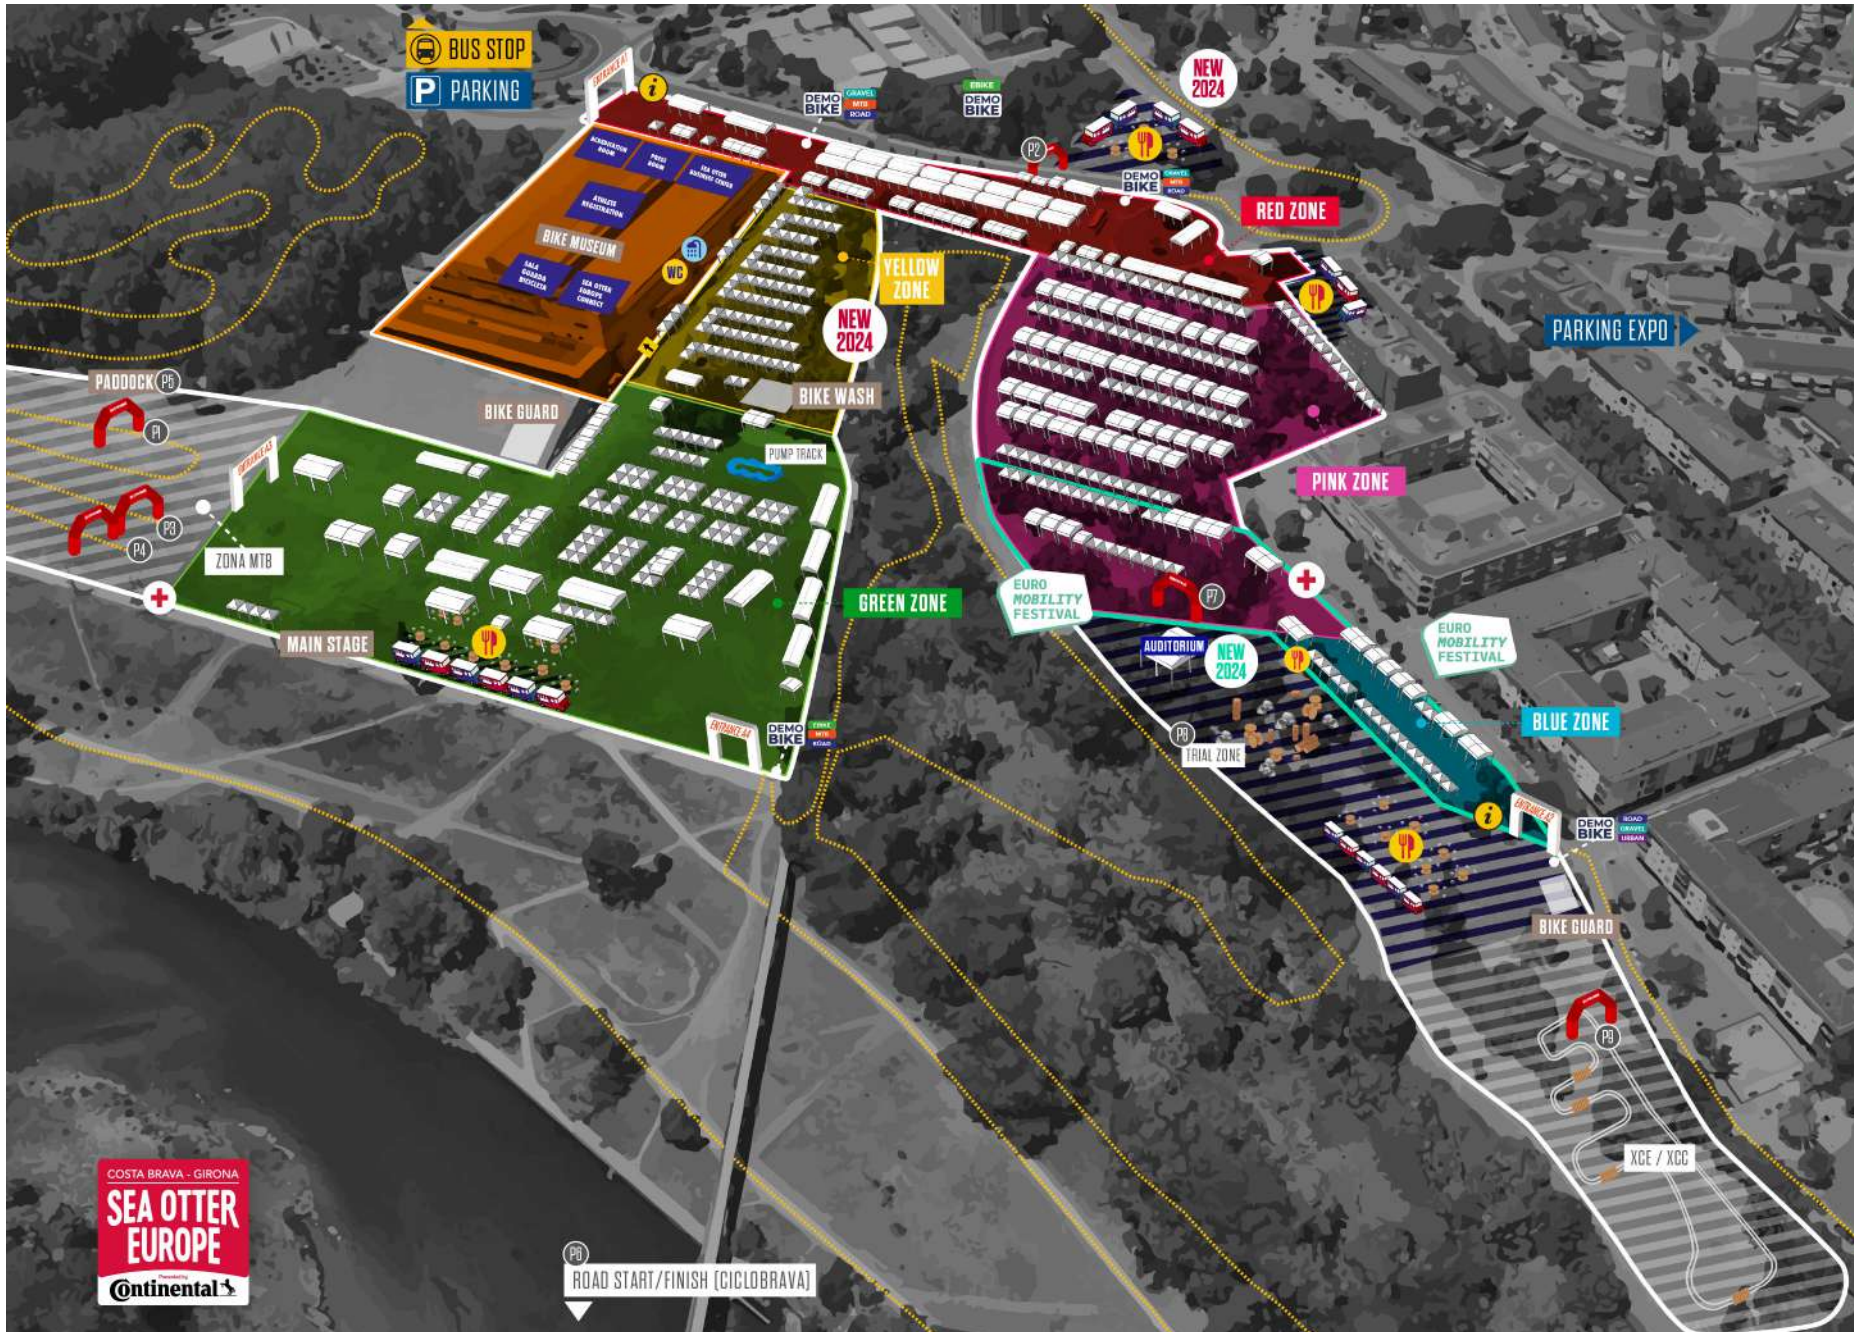

## THE BIKE SHOW IN EUROPE

**Sea Otter Europe is the cycling festival in Europe** that will be held in the city of Girona on the **20th, 21st and 22nd of september 2024**.

In just a few years of existence, the festival has achieved **surprising results**: 64,160 visitors, +5,000 participants in sporting events and a total of +400 exhibiting brands, according to last year's records.

# GENERAL MAP SEA OTTER EUROPE

## MAP DISPLAY